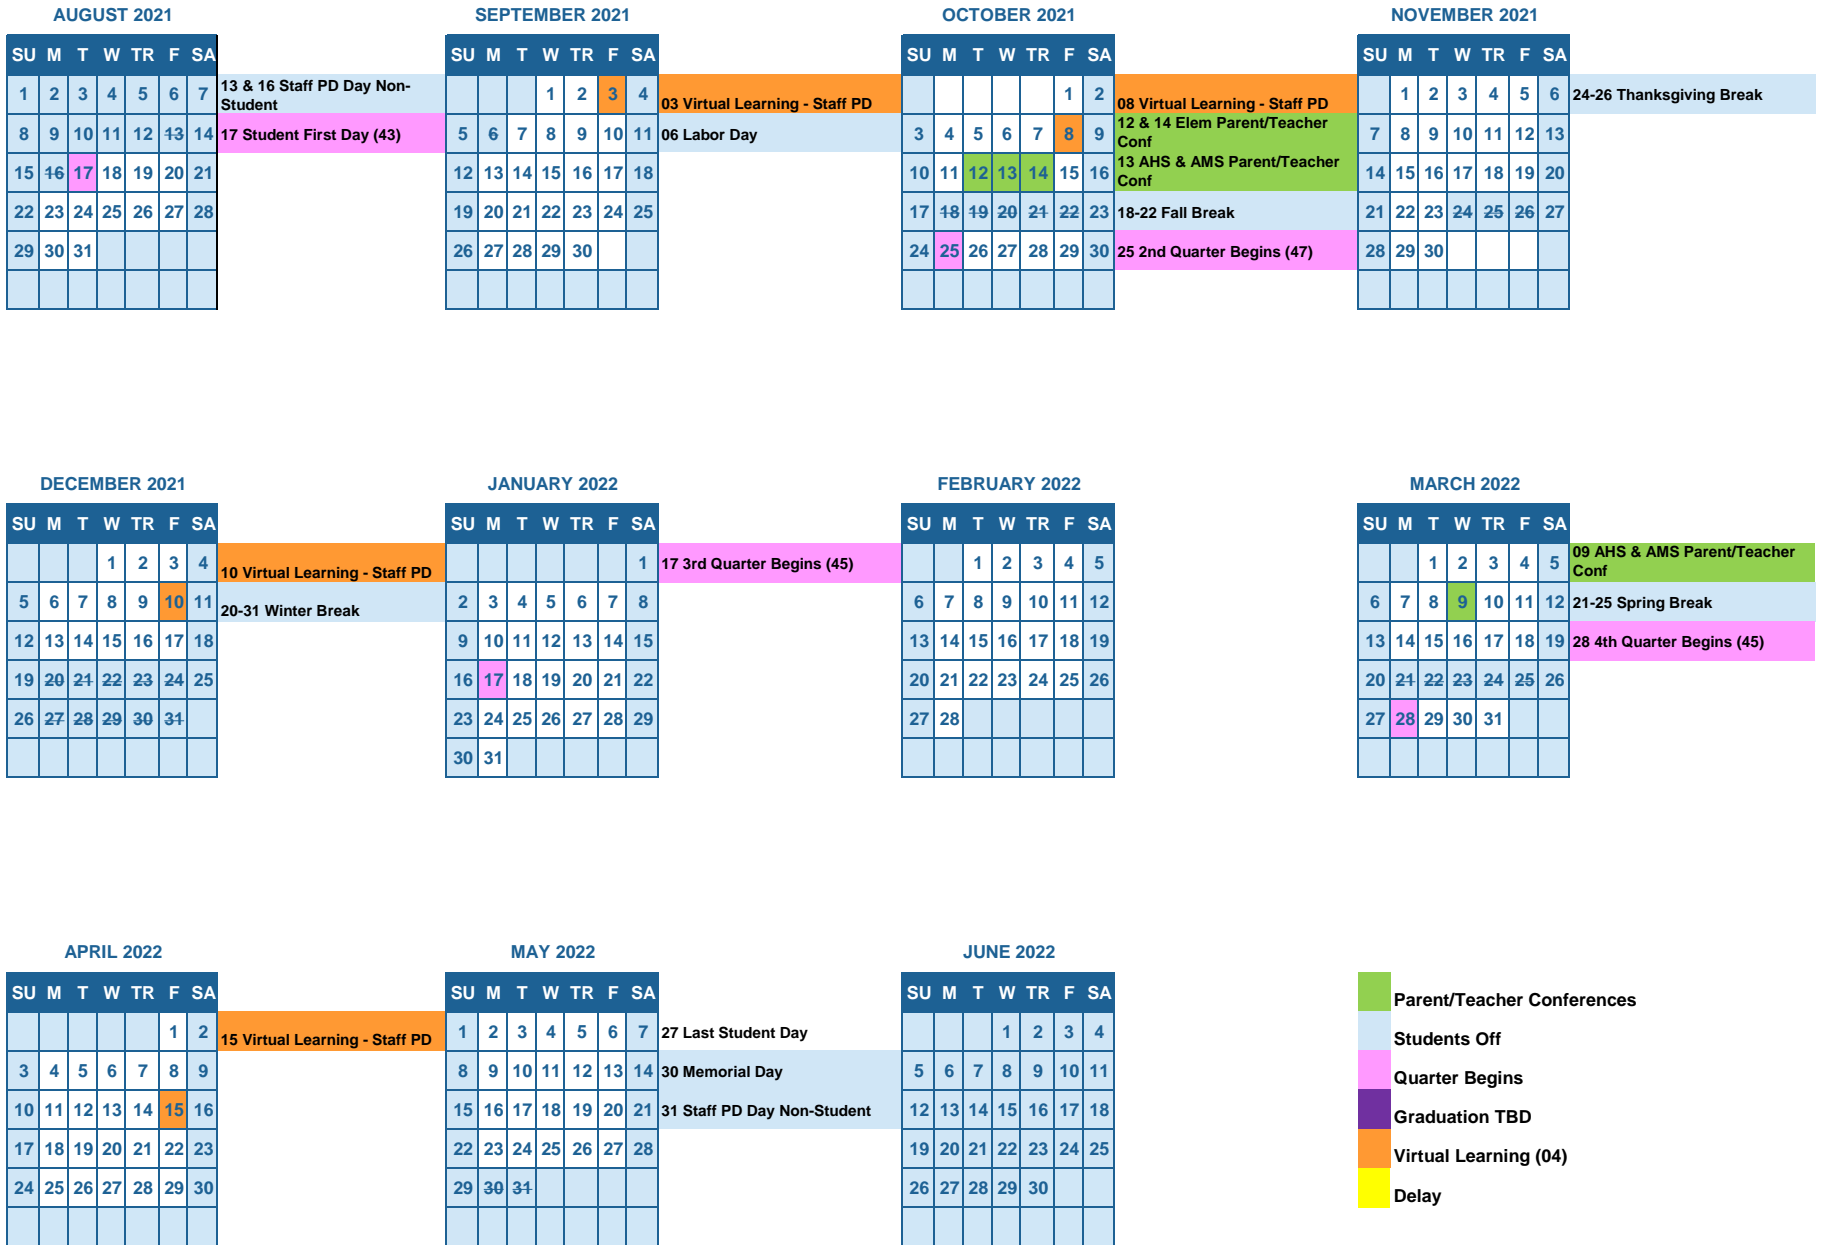

Metropolitan School District of Steuben County

2021-2022 Parent Calendar

(Additional make-up dates may be added after May 27th)

- Parent/Teacher Conferences
- Students Off
- Quarter Begins
- Graduation TBD
- Virtual Learning (04)
- Delay